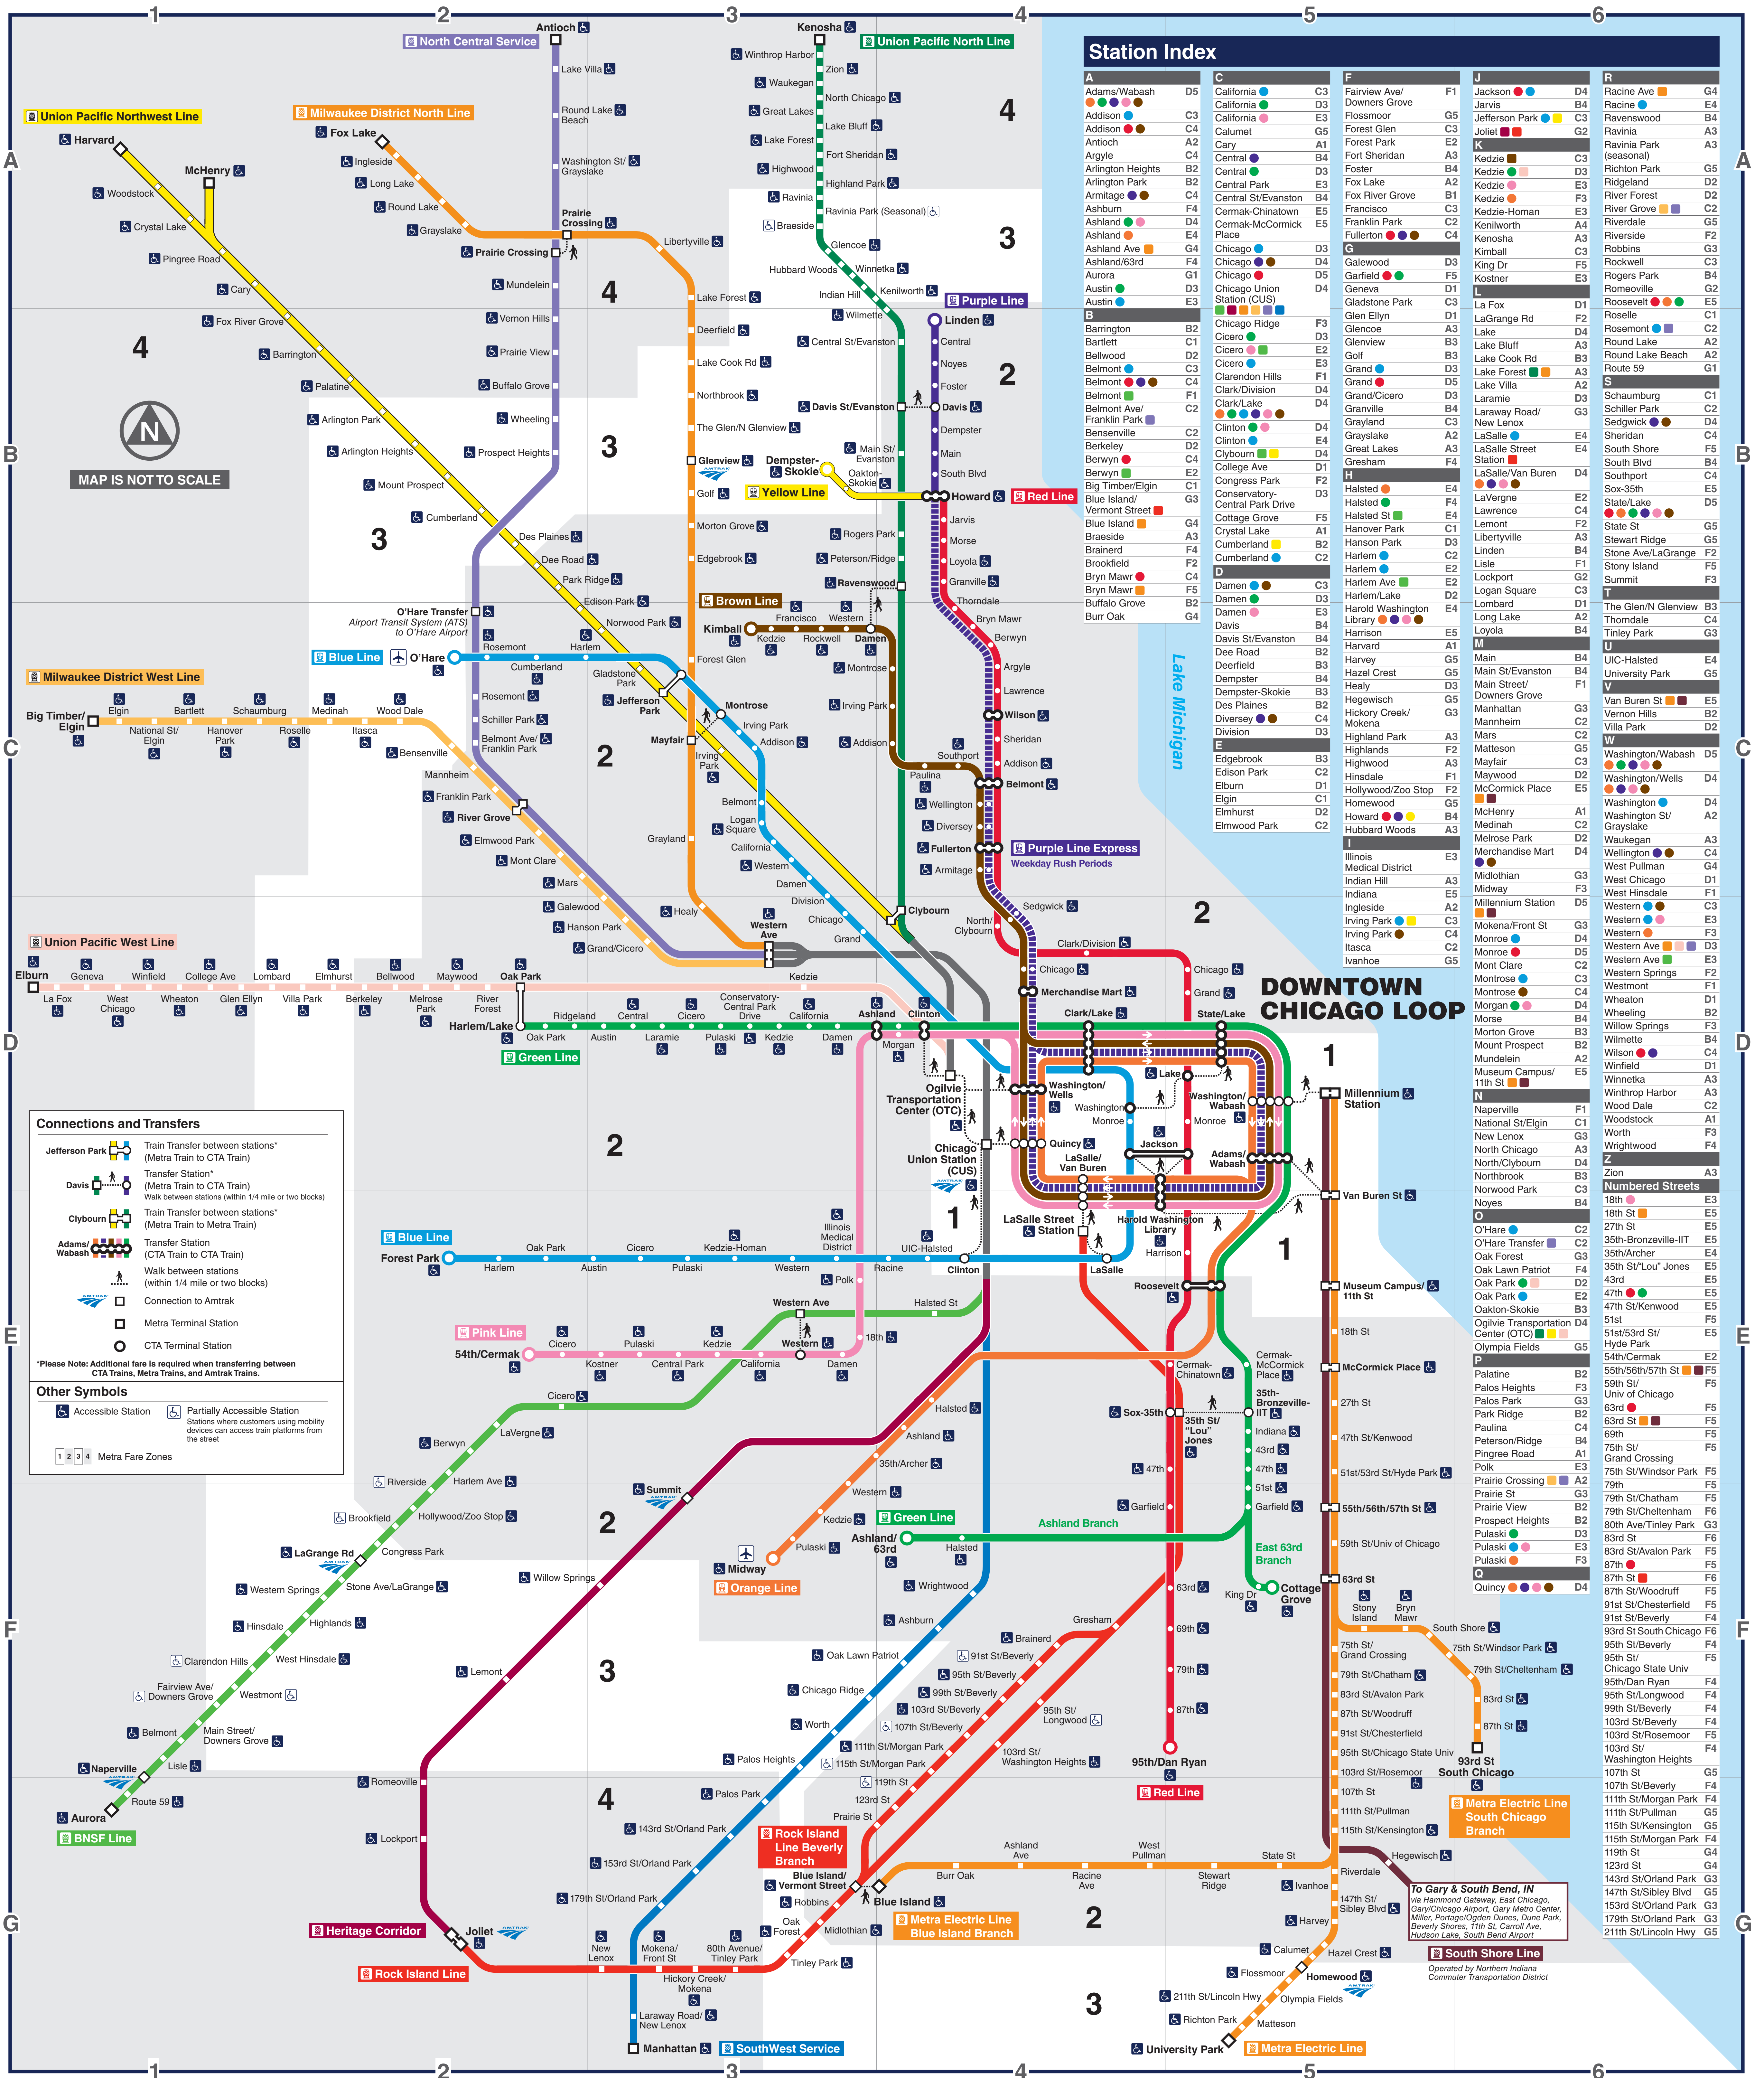

# Train Connections

## Northeastern Illinois Region

Line	Station	Line	Station	Line	Station	Line	Station
A	Adams/Wabash	C	California	F	Fairview Ave/Downers Grove	J	Jackson
B	Barrington	D	Darien	G	Galewood	K	Kedzie
C	Belmont	E	Elmhurst	H	Halsted	L	LaSalle
D	Blue Island	F	Forest Park	I	Irving Park	M	Midway
E	Blue Island	G	Grand	J	Jackson	N	Naperville
F	Bryn Mawr	H	Harlem	K	Kedzie	O	O'Hare
G	Blue Island	I	Irving Park	L	LaSalle	P	Palos Heights
H	Blue Island	J	Jackson	M	Midway	R	Racine
I	Blue Island	K	Kedzie	N	Naperville	S	Schaumburg
J	Blue Island	L	LaSalle	O	O'Hare	T	Tinley Park
K	Blue Island	M	Midway	P	Palos Heights	U	UIC-Halsted
L	Blue Island	N	Naperville	R	Racine	V	Van Buren St
M	Blue Island	O	O'Hare	S	Schaumburg	W	Washington/Wabash
N	Blue Island	P	Palos Heights	T	Tinley Park	X	Xanthopoulos
O	Blue Island	R	Racine	U	UIC-Halsted	Y	Yonkers
P	Blue Island	S	Schaumburg	V	Van Buren St	Z	Zion
Q	Blue Island	T	Tinley Park	W	Washington/Wabash		
R	Blue Island	U	UIC-Halsted	X	Xanthopoulos		
S	Blue Island	V	Van Buren St	Y	Yonkers		
T	Blue Island	W	Washington/Wabash	Z	Zion		
U	Blue Island	X	Xanthopoulos				
V	Blue Island	Y	Yonkers				
W	Blue Island	Z	Zion				
X	Blue Island						
Y	Blue Island						
Z	Blue Island						

**Connections and Transfers**

- Train Transfer between stations\*** (Metra Train to CTA Train)
- Transfer Station\*** (Metra Train to CTA Train)
- Walk between stations** (within 1/4 mile or two blocks)
- Train Transfer between stations\*** (Metra Train to Metra Train)
- Transfer Station\*** (Metra Train to Metra Train)
- Walk between stations** (within 1/4 mile or two blocks)
- Connection to Amtrak**
- Metra Terminal Station**
- CTA Terminal Station**

\*Please Note: Additional fare is required when transferring between CTA Trains, Metra Trains, and Amtrak Trains.

**Other Symbols**

- Accessible Station
- Partially Accessible Station
- Metra Fare Zones