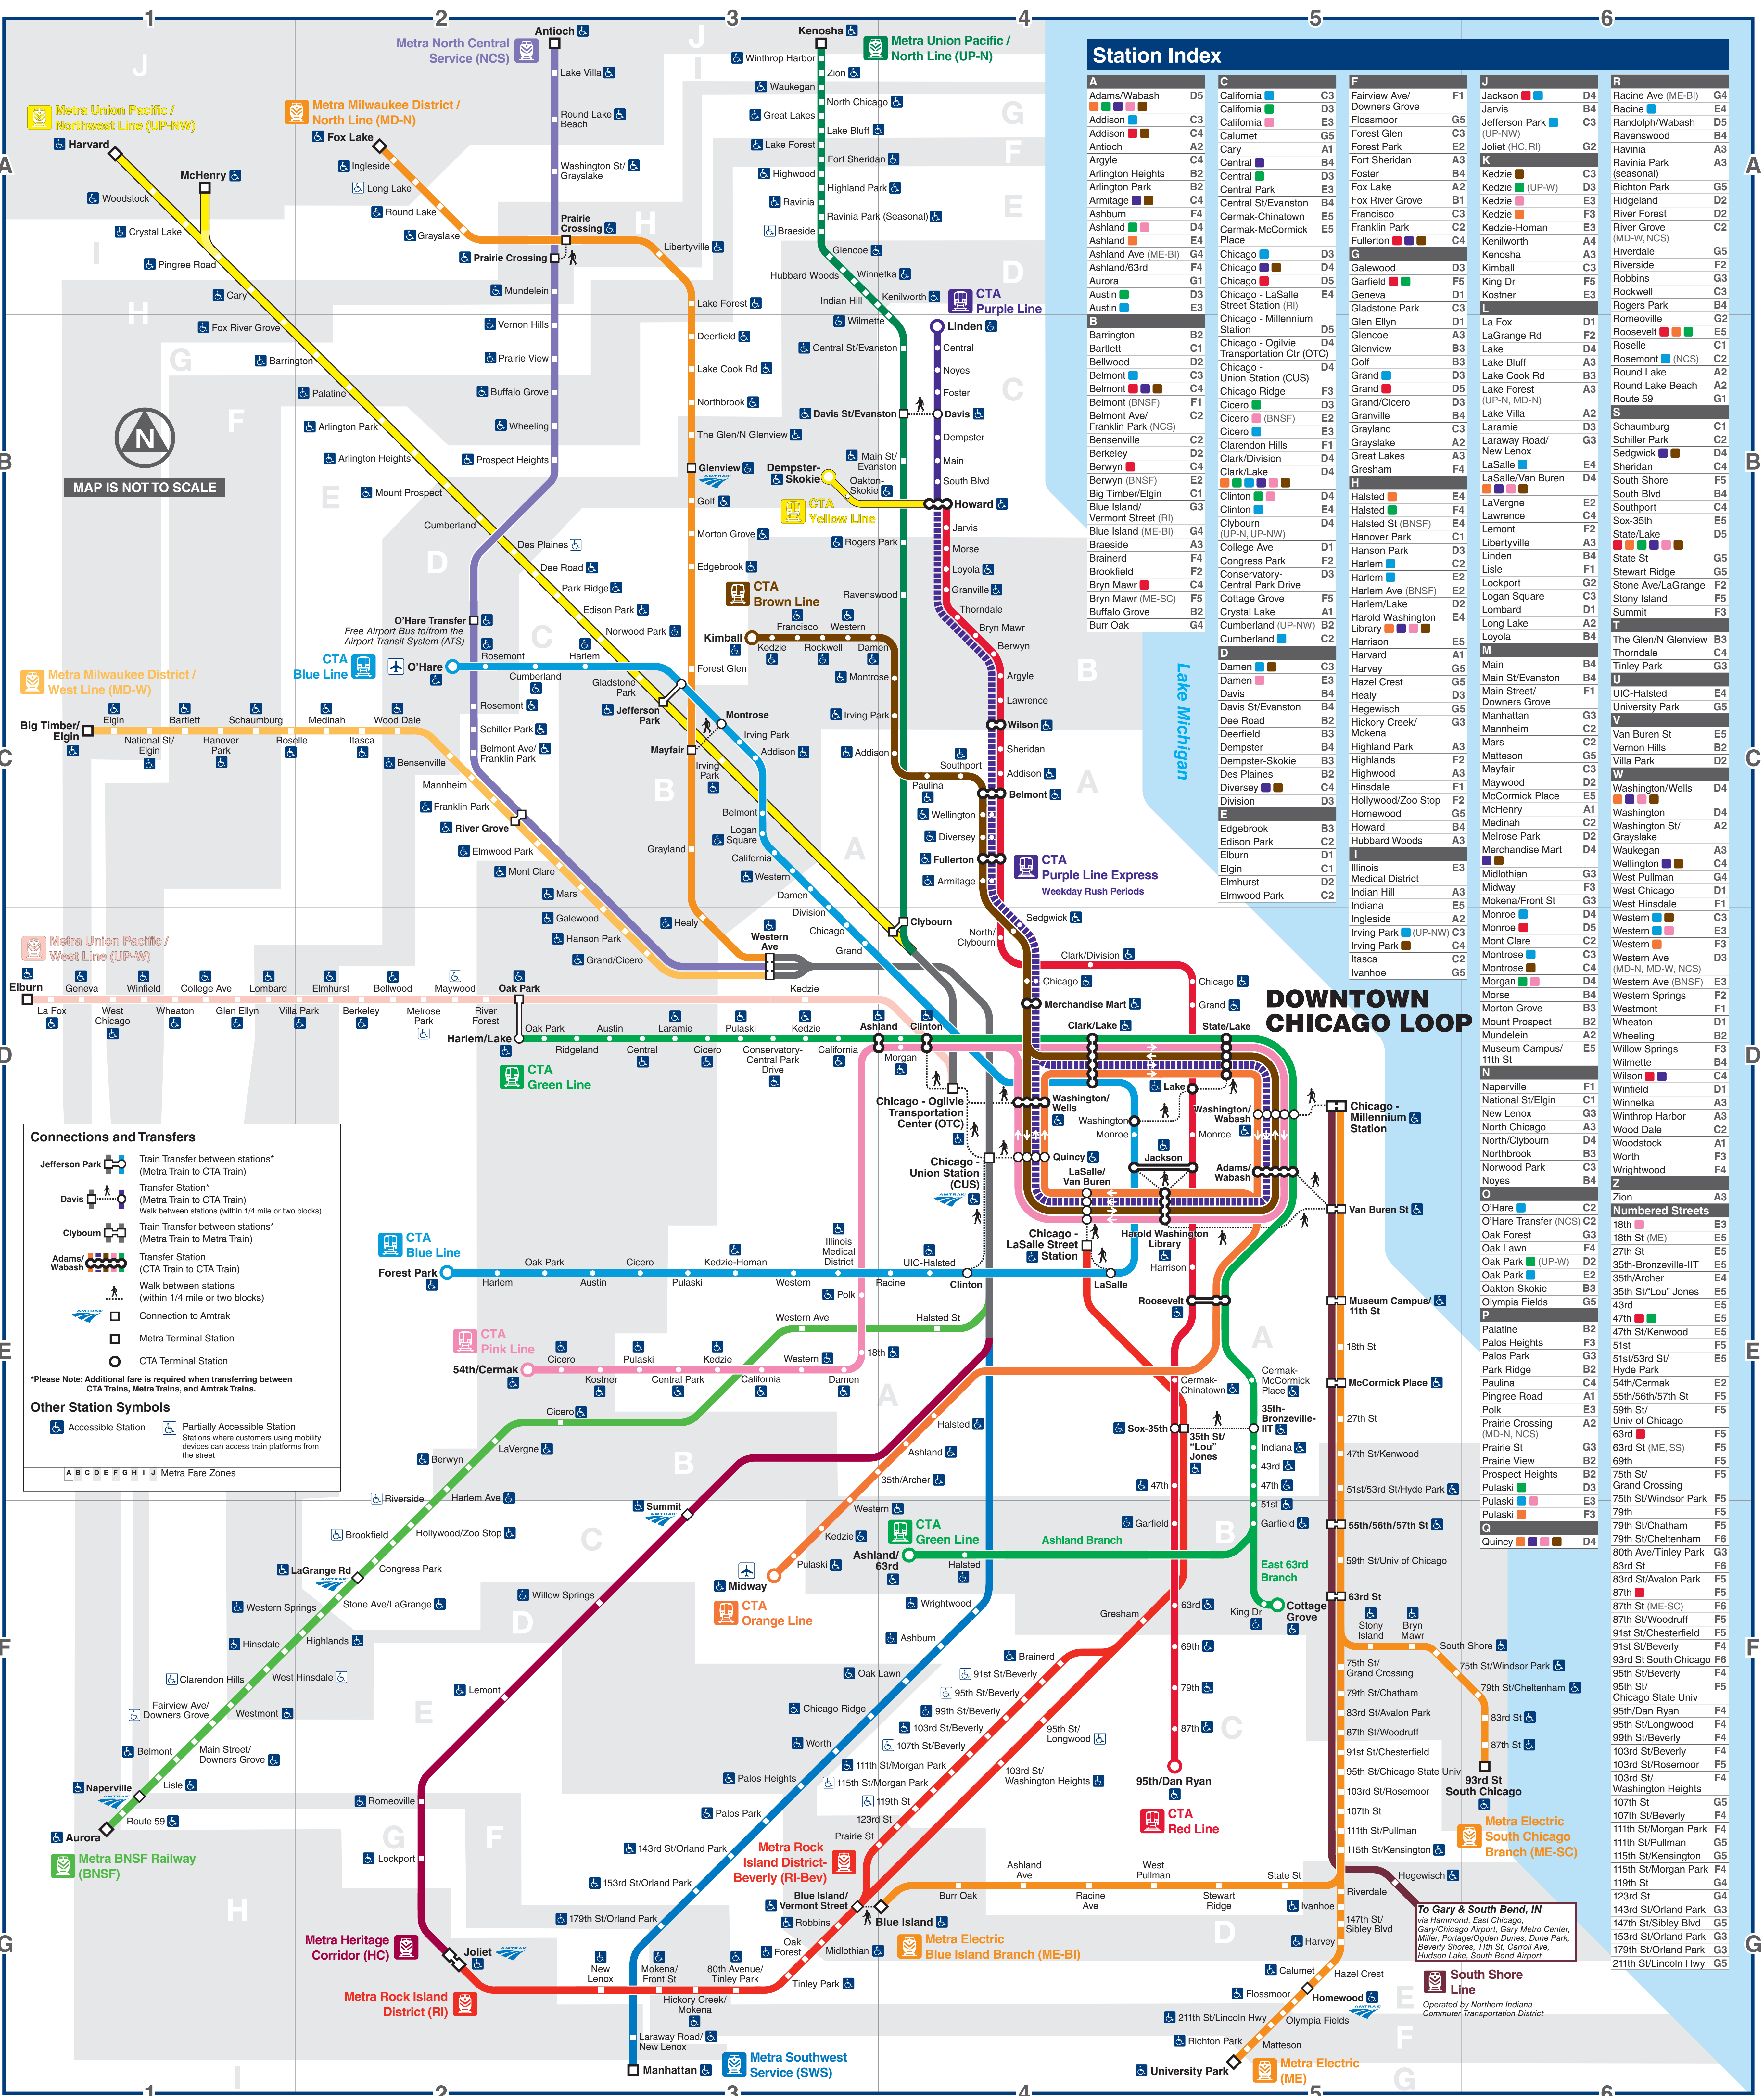

Train Connections

Northeastern Illinois Region

Station Index

A	B	C	D	E	F	G	H	I	J	K	L	M	N	O	P	Q	R	S	T	U	V	W	X	Y	Z	
Adams/Wabash	Argyle	Arlington Heights	Aurora	Aurora	Belmont	Bensenville	Blue Island	Blue Island	Bryn Mawr	Burr Oak	Calumet	Calumet	Chicago - LaSalle	Chicago - Millennium	Chicago - Ogilvie	Chicago - State	Chicago - Union	Chicago - West	Chicago - West	Chicago - West	Chicago - West	Chicago - West	Chicago - West	Chicago - West	Chicago - West	Chicago - West

Connections and Transfers

- **Train Transfer between stations* (Metra Train to CTA Train)**
- **Transfer Station** (Metra Train to CTA Train)**
- **Train Transfer between stations** (Metra Train to Metra Train)**
- **Transfer Station** (CTA Train to CTA Train)**
- **Walk between stations (within 1/4 mile or two blocks)**
- **Connection to Amtrak**
- **Metra Terminal Station**
- **CTA Terminal Station**

*Please Note: Additional fare is required when transferring between CTA Trains, Metra Trains, and Amtrak Trains.

Other Station Symbols

- **Accessible Station**
- **Partially Accessible Station**

Metra Fare Zones: A B C D E F G H I J