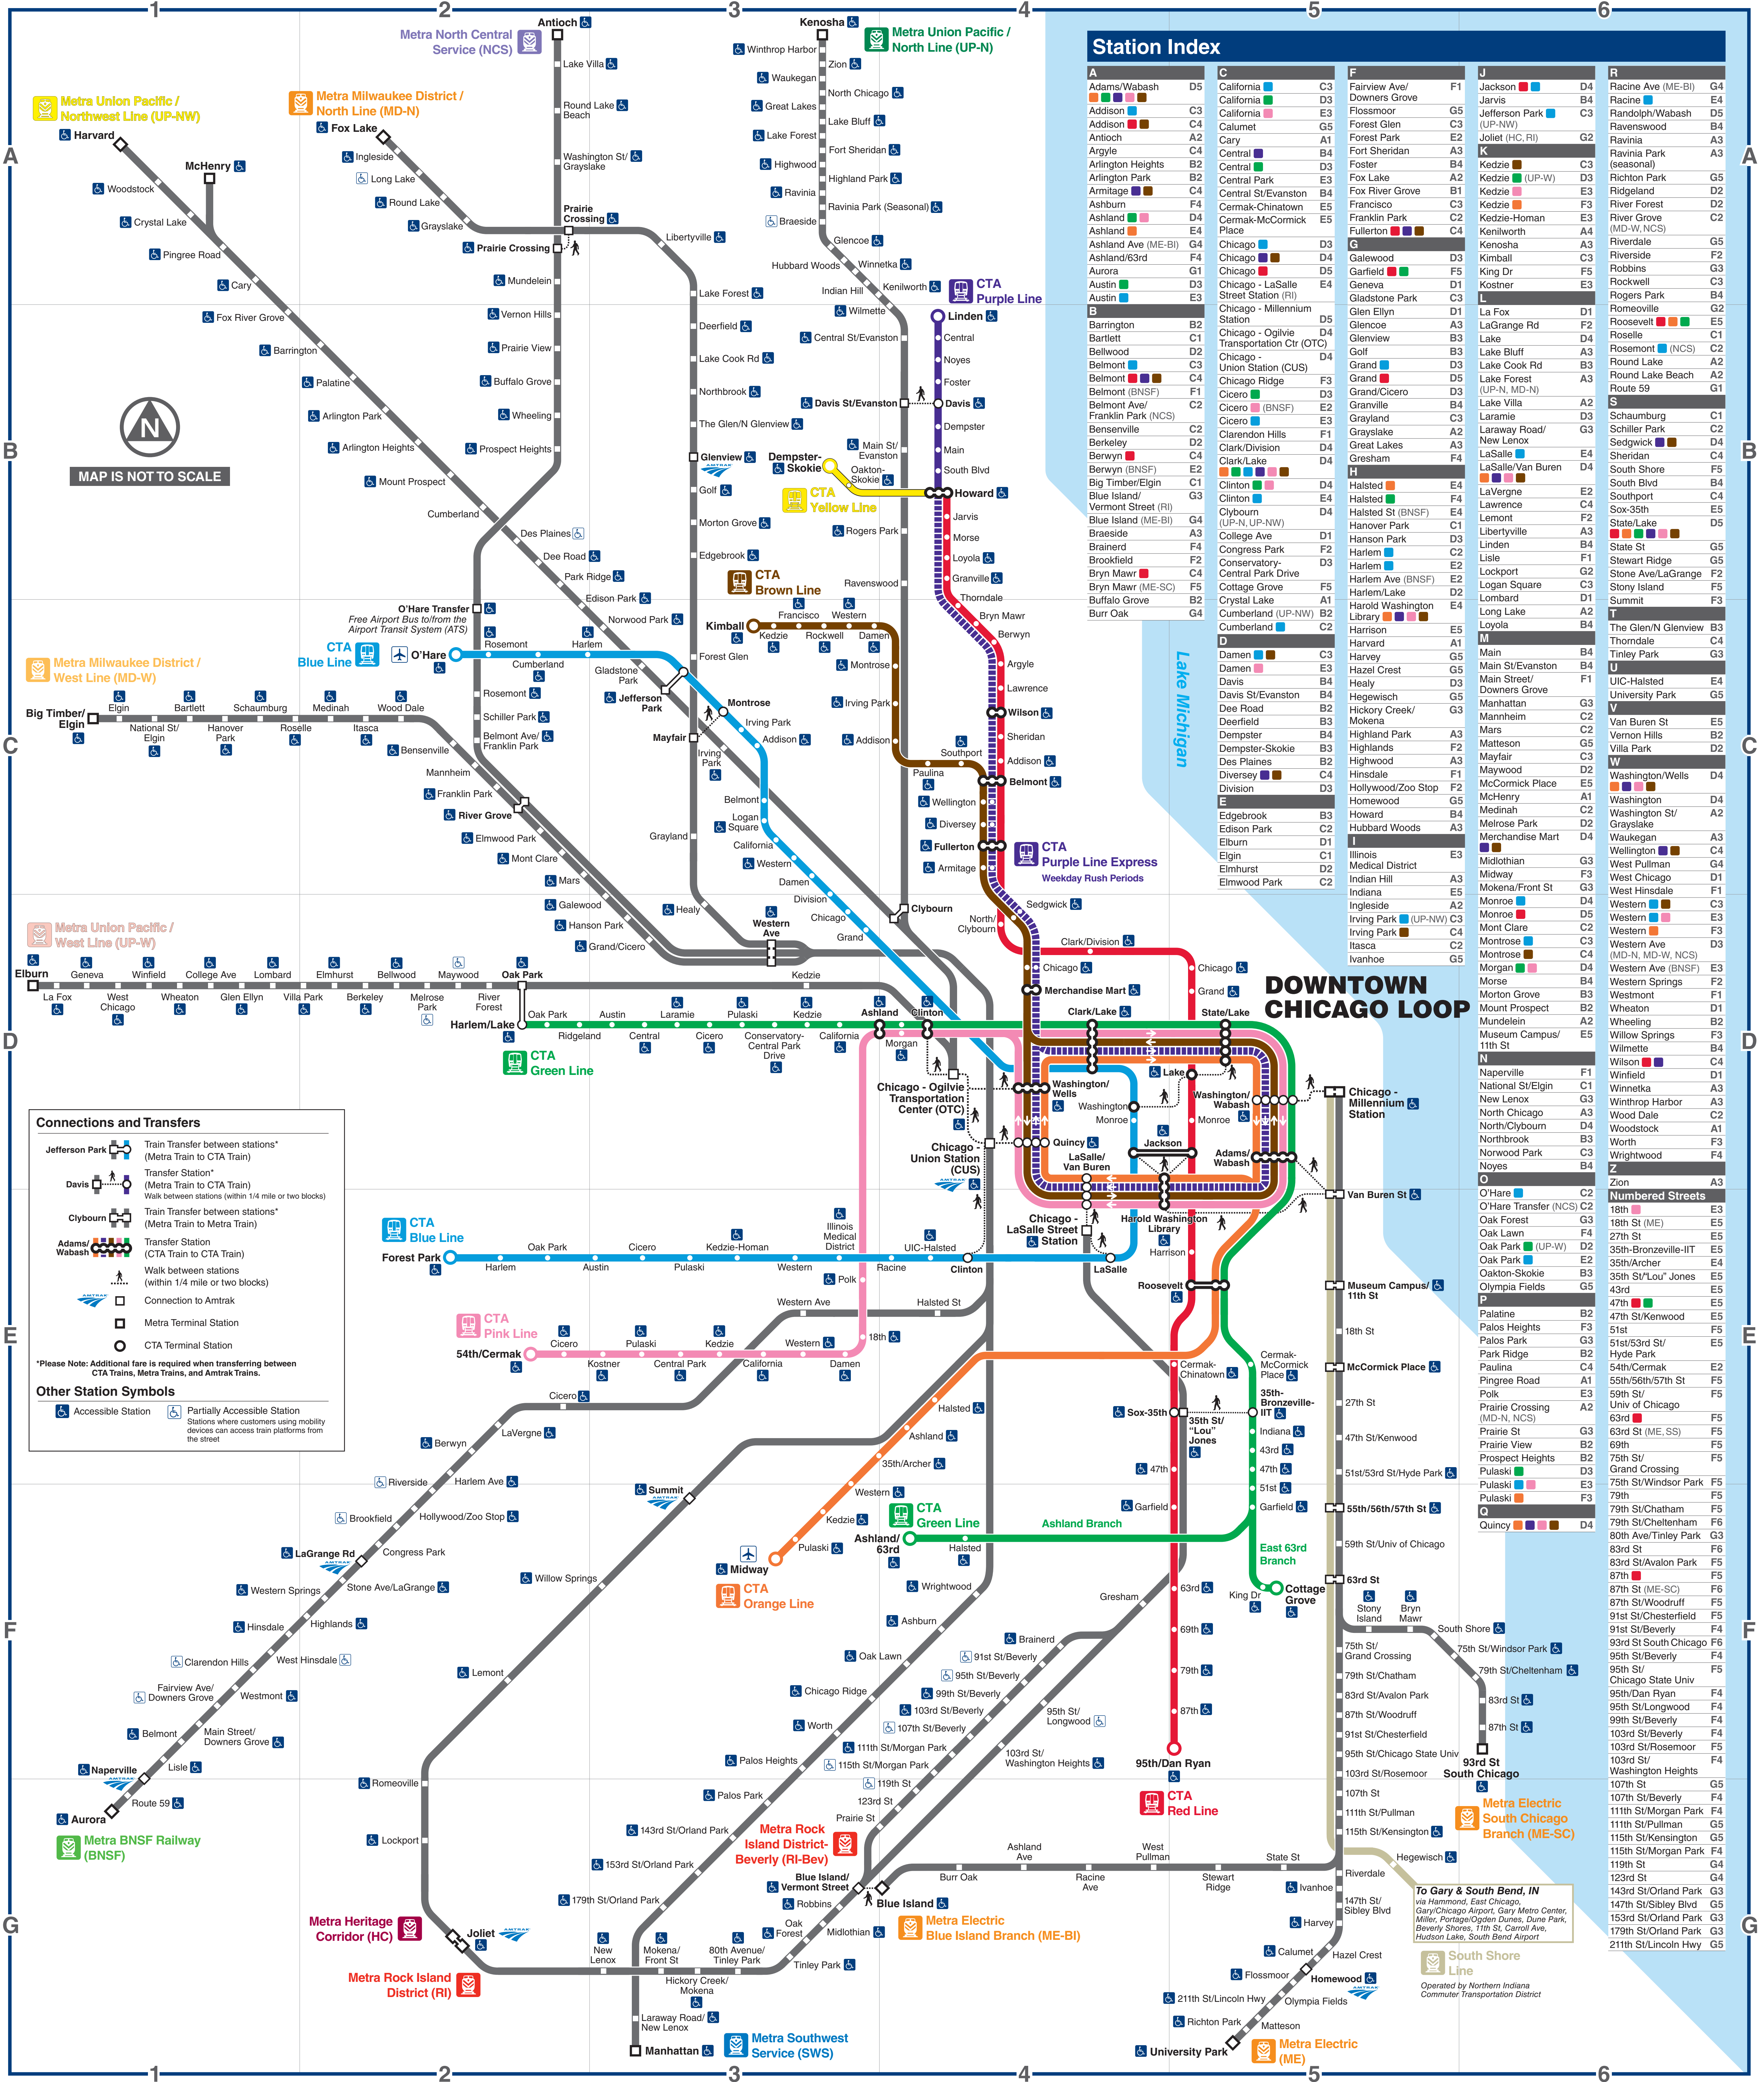

Train Connections

Northeastern Illinois Region

Station Index

A	B	C	D	E	F	G	H	I	J	K	L	M	N	O	P	Q	R	S	T	U	V	W	X	Y	Z
Adams/Wabash	Barrington	Belmont	Blue Island	Blue Island (ME-BI)	Bryn Mawr	Calumet	Central	Chicago - Millennium Station	Chicago - Ogilvie Transportation Center (OTC)	Chicago - Union Station (CUS)	Chicago - LaSalle Street Station (H)	Chicago - Millennium Station	Chicago - Millennium Station	Chicago - Millennium Station	Chicago - Millennium Station	Chicago - Millennium Station	Chicago - Millennium Station	Chicago - Millennium Station	Chicago - Millennium Station	Chicago - Millennium Station	Chicago - Millennium Station	Chicago - Millennium Station	Chicago - Millennium Station	Chicago - Millennium Station	Chicago - Millennium Station

Connections and Transfers

- Jefferson Park:** Train Transfer between stations* (Metra Train to CTA Train)
- Davis:** Transfer Station* (Metra Train to CTA Train)
- Clybourn:** Train Transfer between stations* (Metra Train to Metra Train)
- Adams/Wabash:** Transfer Station (CTA Train to CTA Train)

*Please Note: Additional fare is required when transferring between CTA Trains, Metra Trains, and Amtrak Trains.

Other Station Symbols

- Accessible Station:** Stations where customers using mobility devices can access train platforms from the street.
- Partially Accessible Station:** Stations where customers using mobility devices can access train platforms from the street.

Connections and Transfers

- Train Transfer between stations* (Metra Train to CTA Train)**
- Transfer Station** (Metra Train to CTA Train)**
- Train Transfer between stations** (Metra Train to Metra Train)**
- Transfer Station** (CTA Train to CTA Train)**
- Walk between stations (within 1/4 mile or two blocks)**
- Connection to Amtrak**
- Metra Terminal Station**
- CTA Terminal Station**