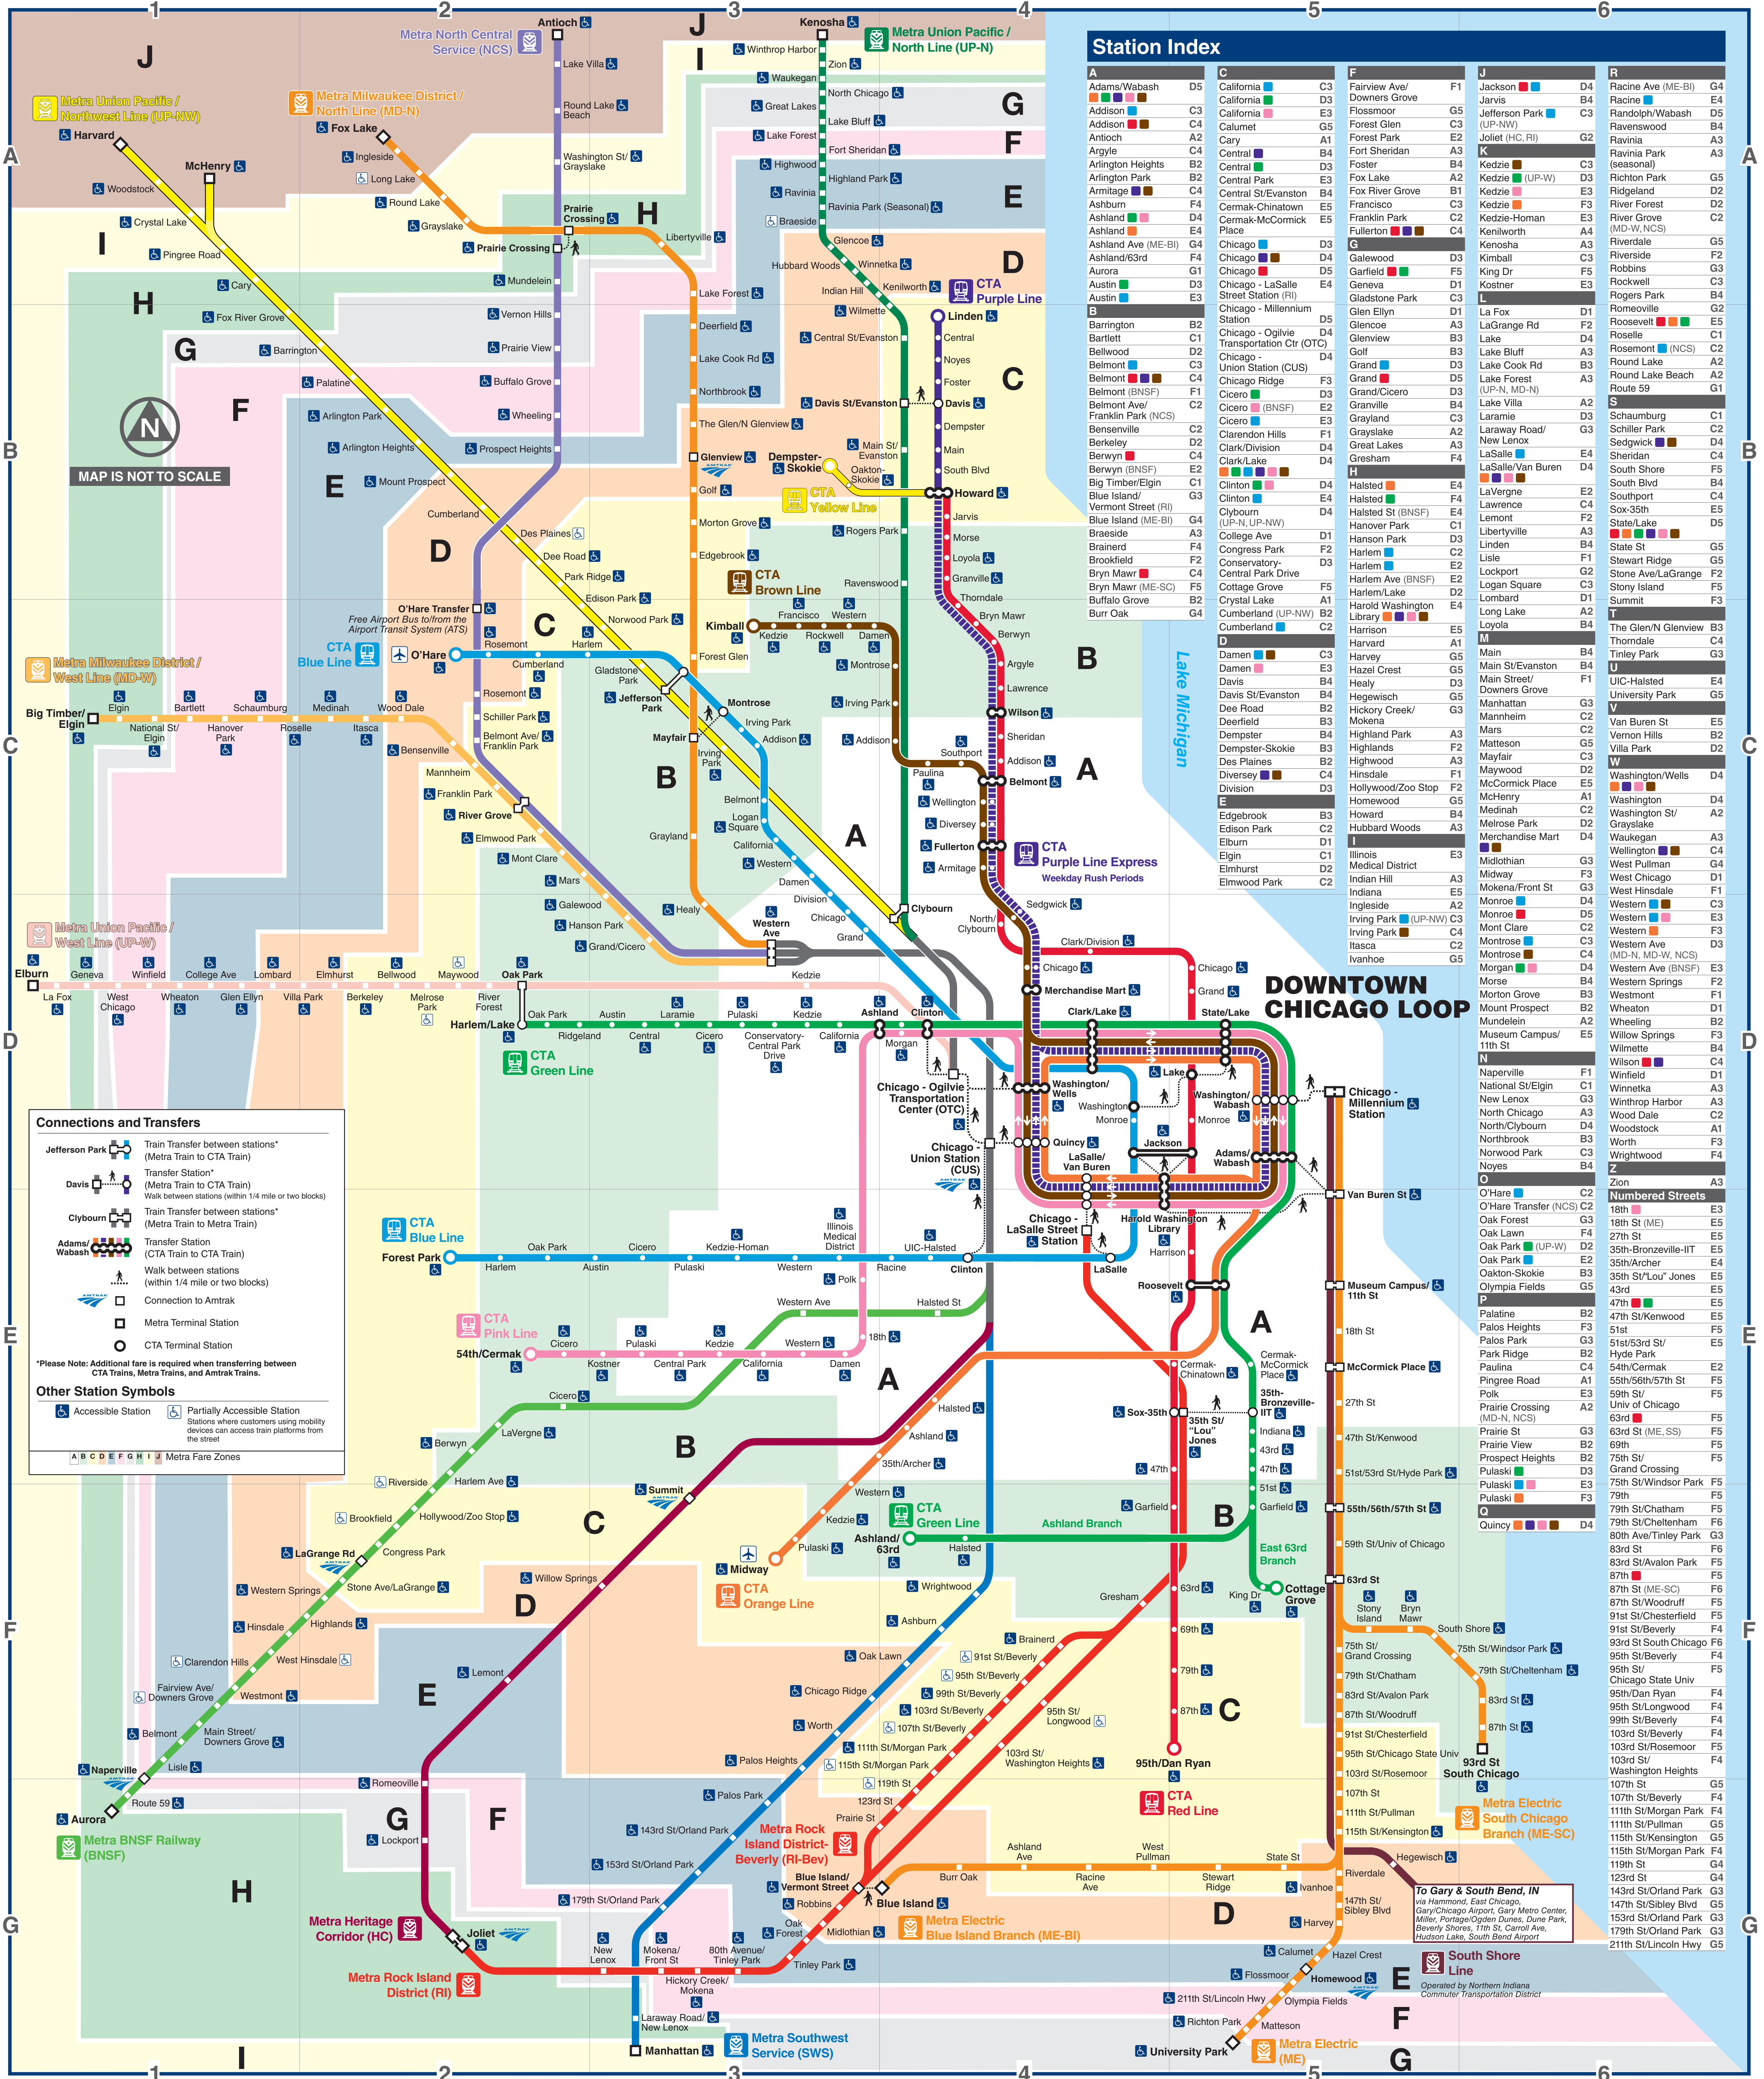

Train Connections

Northeastern Illinois Region

Station Index

A	Adams/Wabash D5	C	California C3	F	Fairview Ave/Downers Grove F1	J	Jackson D4
B	Argyle C4	D	Damen C3	G	Glencoe A3	K	Kedzie (UP-W) D3
C	Belmont C4	E	Elmhurst D2	H	Harlem/Lake D3	L	Lake Forest B2
D	Chicago (BNSF) F1	F	Franklin Park C2	I	Irving Park B3	M	Madison C2
E	Chicago (ME-BI) F4	G	Grand C3	K	Kimball C3	O	Oak Park (UP-W) D2
F	Chicago (UP-N) D4	I	Irving Park B3	N	Naperville F1	R	Riverdale G5
G	Chicago (ME-SC) F5	K	Kedzie (UP-W) D3	S	South Shore F5	T	Thorndale C4
H	Chicago (UP-W) D3	L	Lake Forest B2	V	Van Buren St E5	U	University Park G5
I	Chicago (ME-SC) F5	M	Madison C2	W	Washington/Wells D4	Z	Zion A3
J	Chicago (UP-N) D4	O	Oak Park (UP-W) D2	X	Xenia C2		
K	Chicago (ME-SC) F5	R	Riverdale G5				
L	Chicago (UP-W) D3	T	Thorndale C4				
M	Chicago (ME-SC) F5	U	University Park G5				
N	Chicago (UP-N) D4	V	Van Buren St E5				
O	Chicago (ME-SC) F5	W	Washington/Wells D4				
P	Chicago (UP-W) D3	X	Xenia C2				
Q	Chicago (ME-SC) F5	Z	Zion A3				
R	Chicago (UP-N) D4						
S	Chicago (ME-SC) F5						
T	Chicago (UP-W) D3						
U	Chicago (ME-SC) F5						
V	Chicago (UP-N) D4						
W	Chicago (ME-SC) F5						
X	Chicago (UP-W) D3						
Y	Chicago (ME-SC) F5						
Z	Chicago (UP-N) D4						

Connections and Transfers

- **Train Transfer between stations*** (Metra Train to CTA Train)
- **Transfer Station*** (Metra Train to CTA Train)
- **Train Transfer between stations*** (CTA Train to Metra Train)
- **Transfer Station*** (CTA Train to CTA Train)
- **Walk between stations** (within 1/4 mile or two blocks)
- **Connection to Amtrak**
- **Metra Terminal Station**
- **CTA Terminal Station**

*Please Note: Additional fare is required when transferring between CTA Trains, Metra Trains, and Amtrak Trains.

Other Station Symbols

- **Accessible Station**
- **Partially Accessible Station**

Legend for Metra Fare Zones: A, B, C, D, E, F, G, H, I, J, K, L, M, N, O, P, Q, R, S, T, U, V, W, X, Y, Z